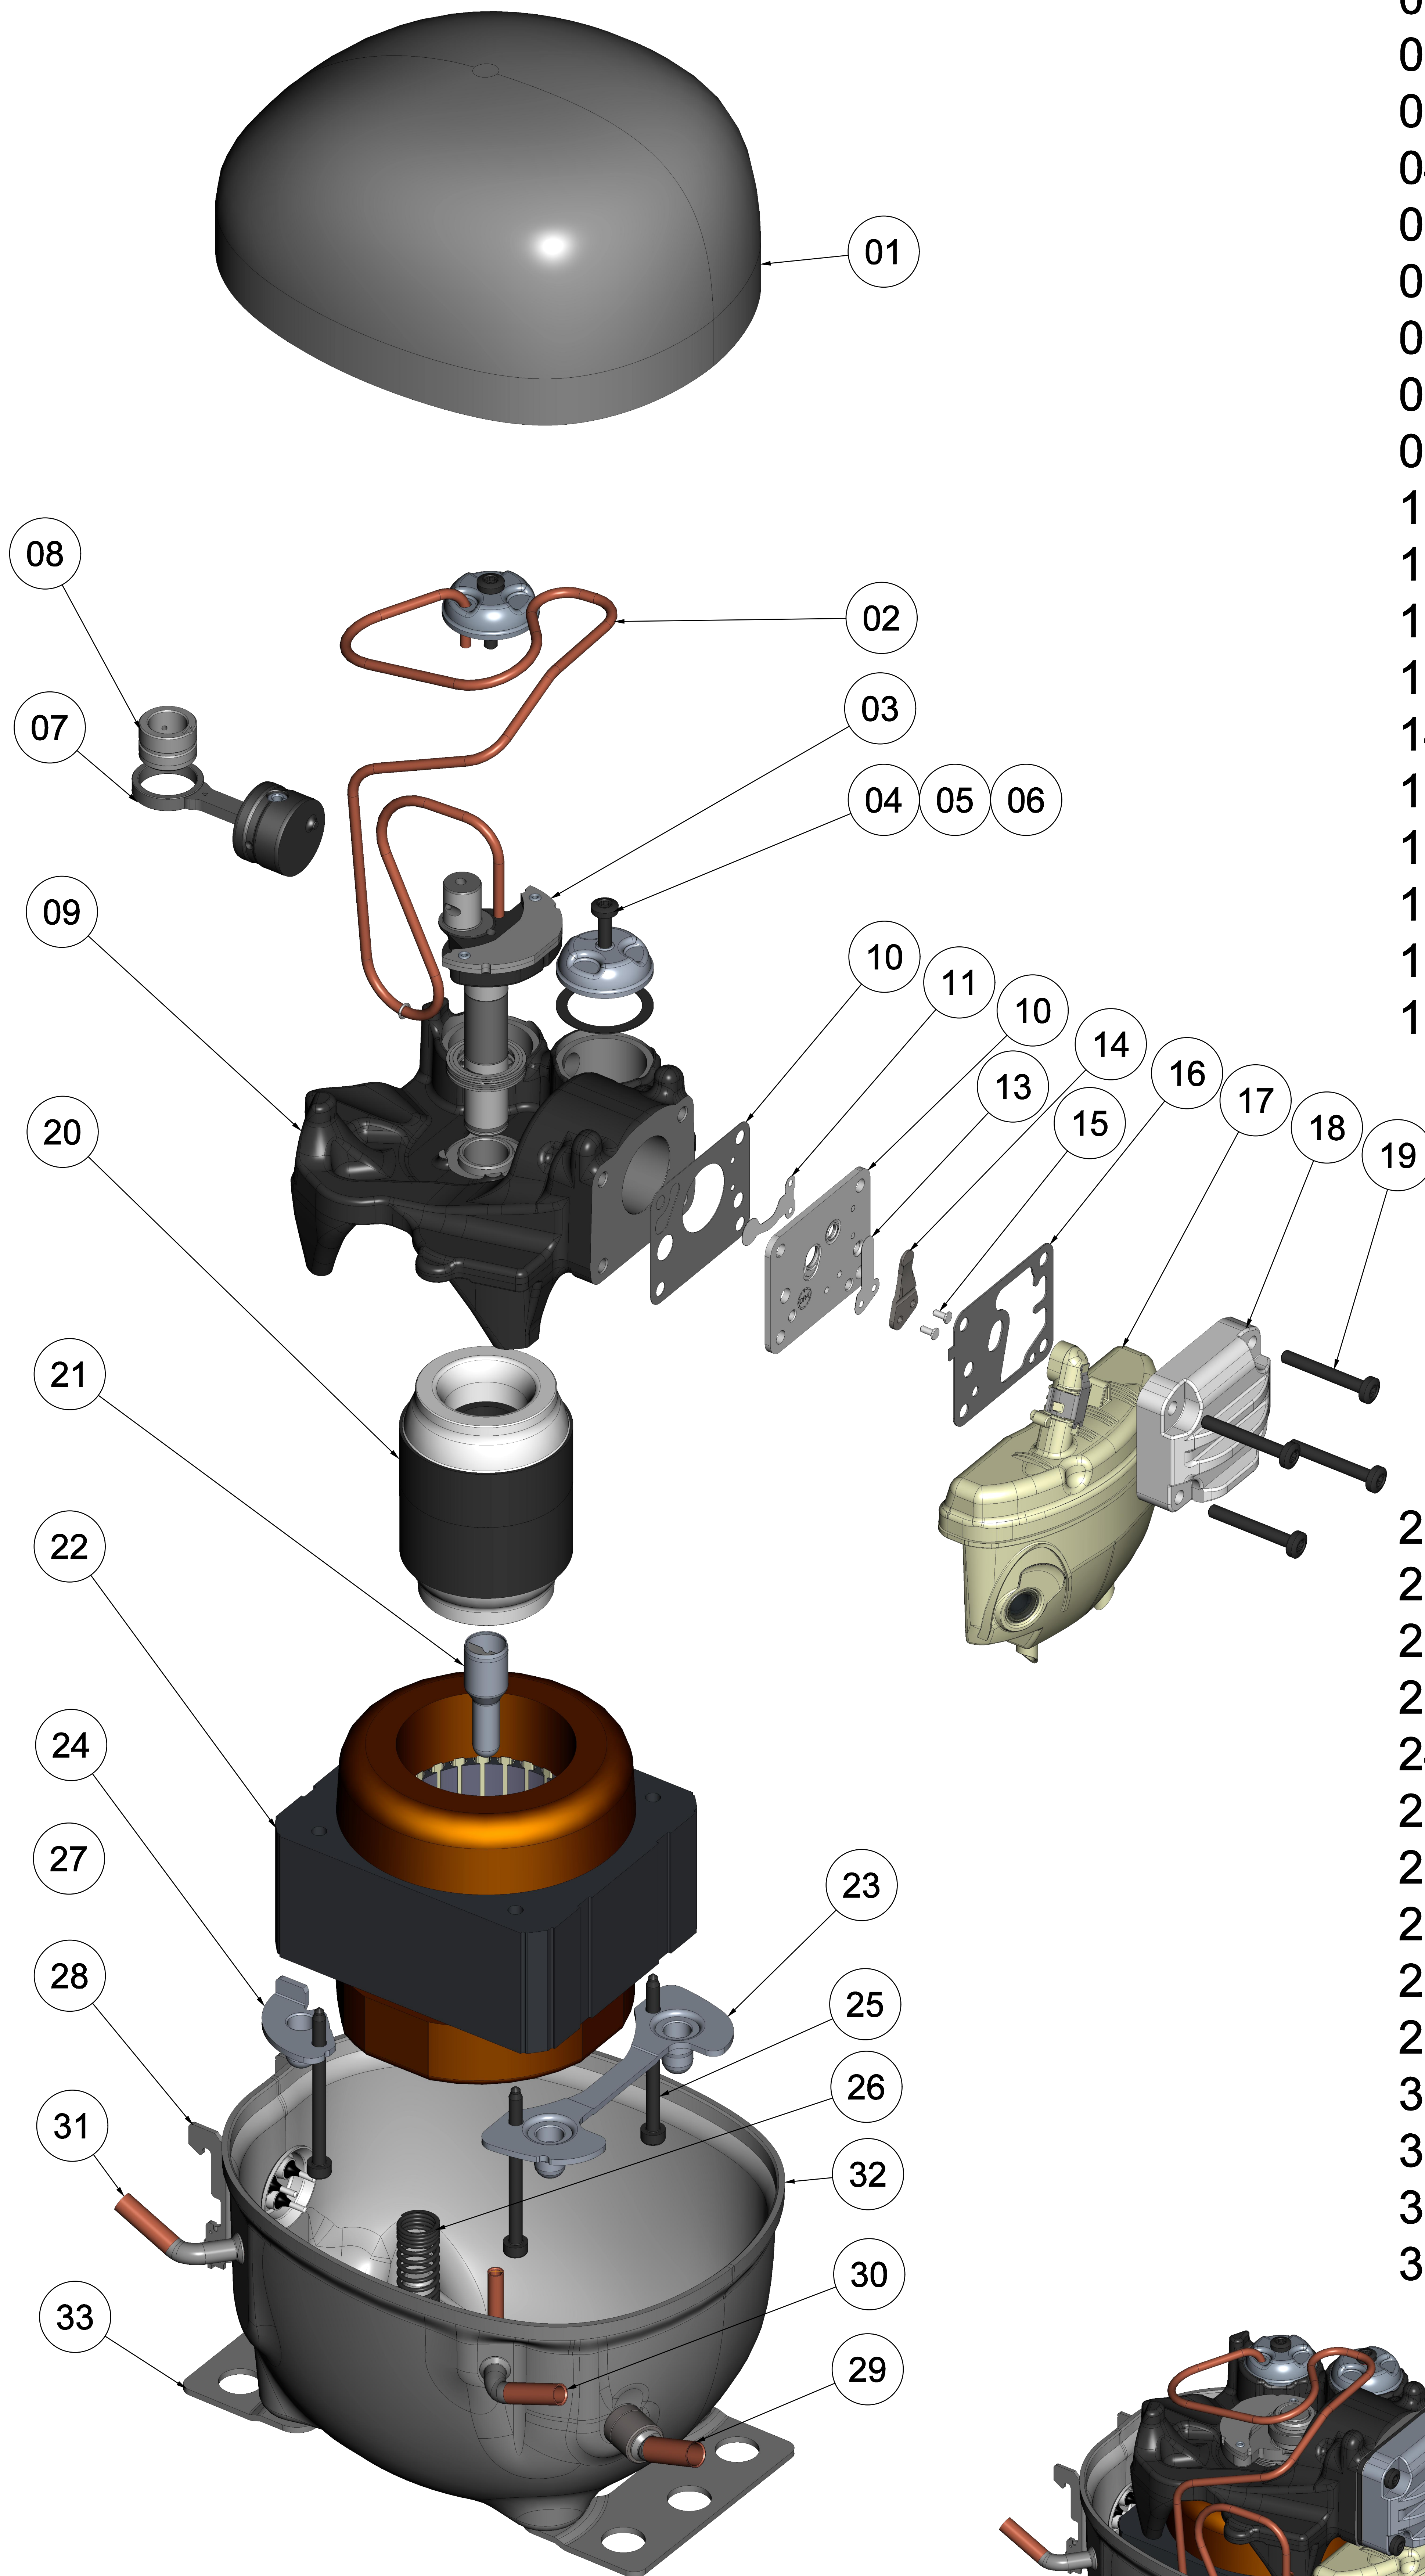

NLE Compressor

SECOP

- 01 - Compressor cover
- 02 - Internal discharge tube
- 03 - Crankshaft
- 04 - Discharge muffler screw
- 05 - Discharge muffler cover
- 06 - Discharge muffler gasket
- 07 - Conrod
- 08 - Conrod bush
- 09 - Crankcase
- 10 - Valve plate gasket
- 11 - Suction valve
- 12 - Valve plate
- 13 - Discharge valve
- 14 - Discharge valve stopper
- 15 - Valve package rivet
- 16 - Cylinder head gasket
- 17 - Suction muffler
- 18 - Cylinder head
- 19 - Cylinder head screw

- 20 - Rotor
- 21 - Oil pump
- 22 - Stator
- 23 - Front suspension bracket
- 24 - Back suspension bracket
- 25 - Stator screw
- 26 - Suspension spring
- 27 - Hermetic terminal
- 28 - Hermetic terminal shield
- 29 - Suction connector
- 30 - Discharge connector
- 31 - Service connector
- 32 - Compressor housing
- 33 - Base plate